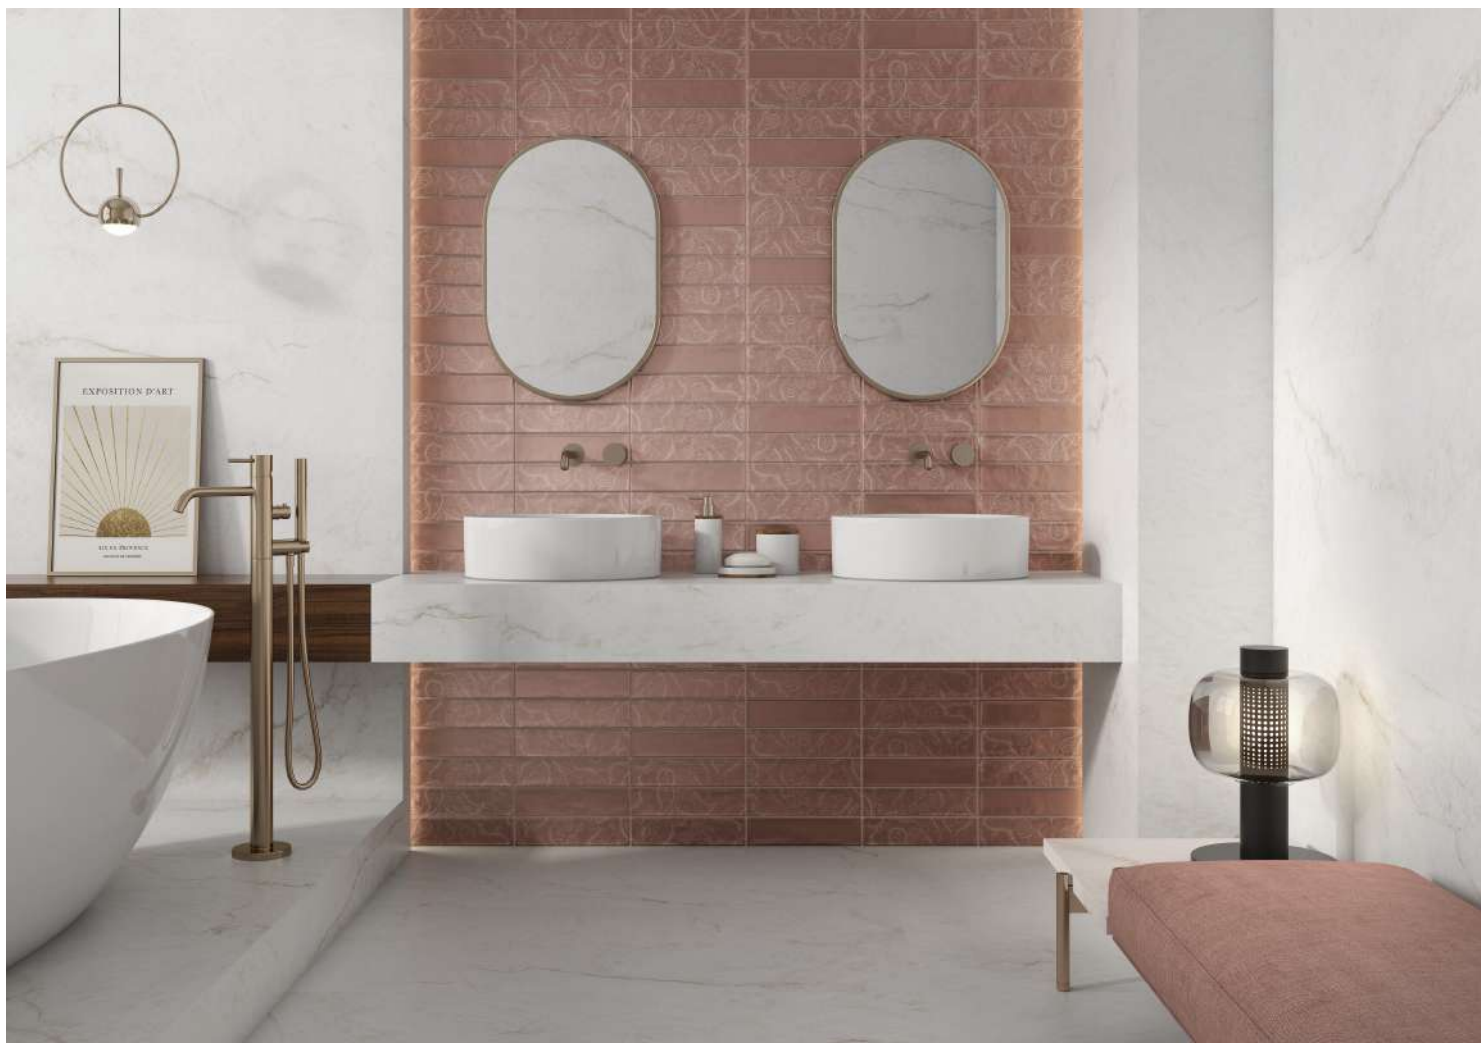

SPECIFICATIONS

Size

75mm x 300mm

Type

Ceramic Tile

Usage

Wall Tiles

Finish

Matt Finish